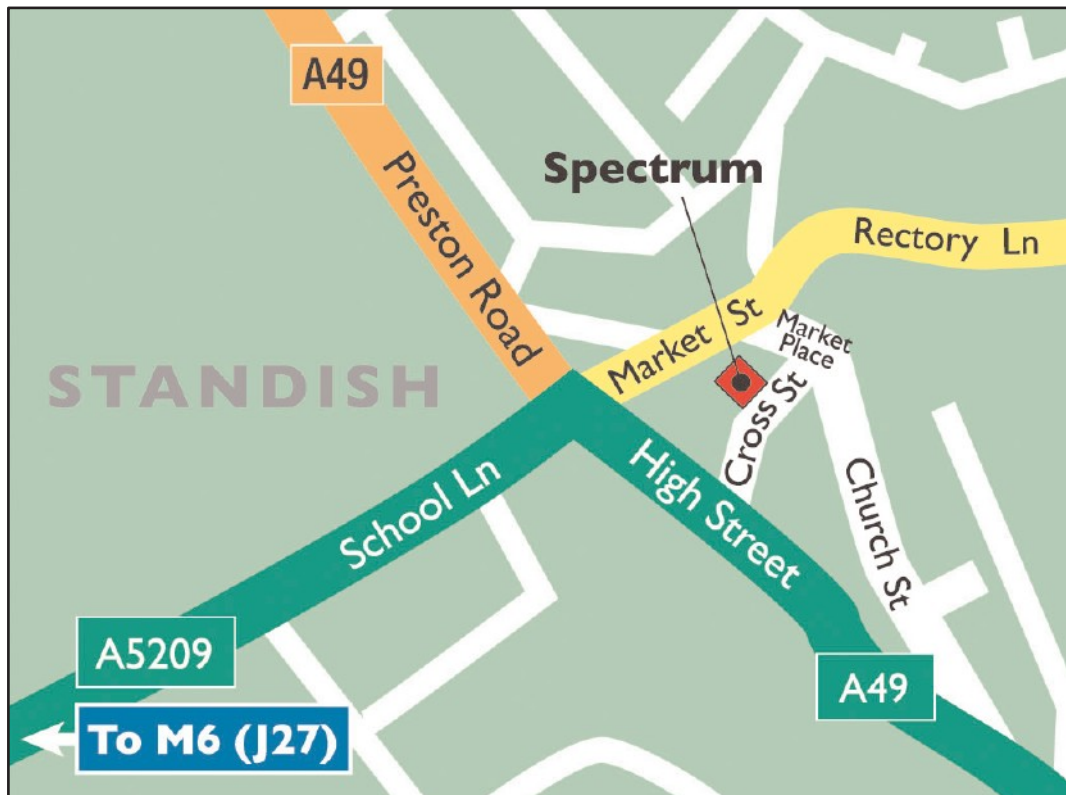

Directions to Spectrum's office in Standish, Wigan

The Standish Centre, Cross Street, Standish, Wigan, WN6 0HQ
tel: 01257 473242

From the M6, Junction 27

1. Exit **M6** at **Junction 27** and follow signs to Standish and Wigan.
2. After about 1.5 miles, turn right at the traffic lights (with Somerfield on your left) into the **High Street**.
3. Take the first left (after 200m) into **Cross Street**.
3. The Standish Centre is opposite the Library, 100m down on the left. Parking is available at the front, side and rear, or on the street.

By Train

The nearest stations are Wigan Northwestern and Wigan Wallgate.
Take a 2 mile taxi ride from there.